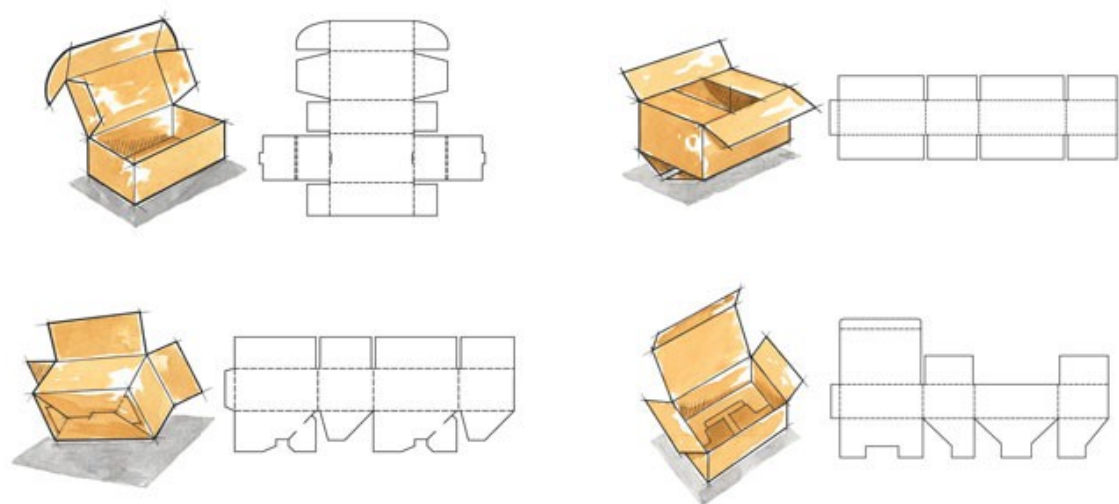

Cumberland Packaging